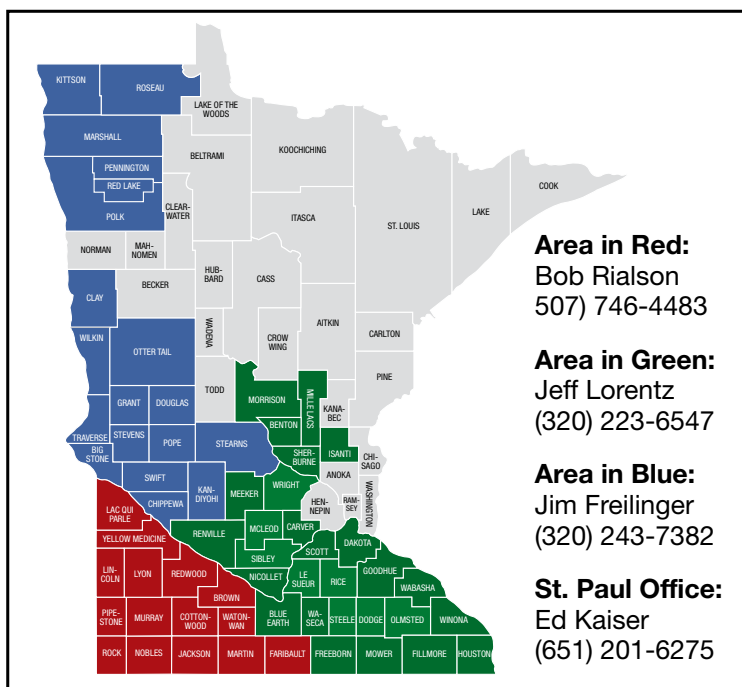

The MDA will issue cease and desist orders whenever break-away couplers are found incorrectly installed, maintained, and beyond the manufacturer's replacement date.

NOTE: The Pioneer break-away coupler has a replacement date stamp and decal. The manufacturer states "Discard and replace the coupler and/or nipple 3 years after installation or after the date shown on the product, whatever is earlier." Starting in 2015 the MDA will begin conducting inspections for replacement of break-away couplers based on the manufacturer's replacement date. Contact Parker Hannifin Corp to recertify outdated/unused Pioneer couplers.

Replacement date marking and decal on male segment of the Pioneer coupler.

Replacement date marking and decal on female segment of the Pioneer coupler.

Anhydrous Ammonia (NH3) Inspectors & Assigned Counties

Inspector & Assigned Counties		
Bob Rialson	Jim Freilinger	Jeff Lorentz
Brown	Big Stone	Benton
Cottonwood	Chippewa	Blue Earth
Faribault	Clay	Carver
Jackson	Douglas	Dakota
Lac Qui Parle	Grant	Dodge
Lincoln	Kandiyohi	Fillmore
Lyon	Kittson	Freeborn
Martin	Marshall	Goodhue
Murray	Ottertail	Houston
Nobles	Pennington	Isanti
Pipestone	Polk	Le Sueur
Redwood	Pope	McLeod
Rock	Red Lake	Meeker
Watonwan	Roseau	Mille Lacs
Yellow Medicine	Stearns	Morrison
	Stevens	Mower
	Swift	Nicollet
	Traverse	Olmsted
	Wilkin	Renville
		Rice
		Scott
		Sherburne
		Sibley
		Steele
		Wabasha
		Waseca
		Winona
		Wright